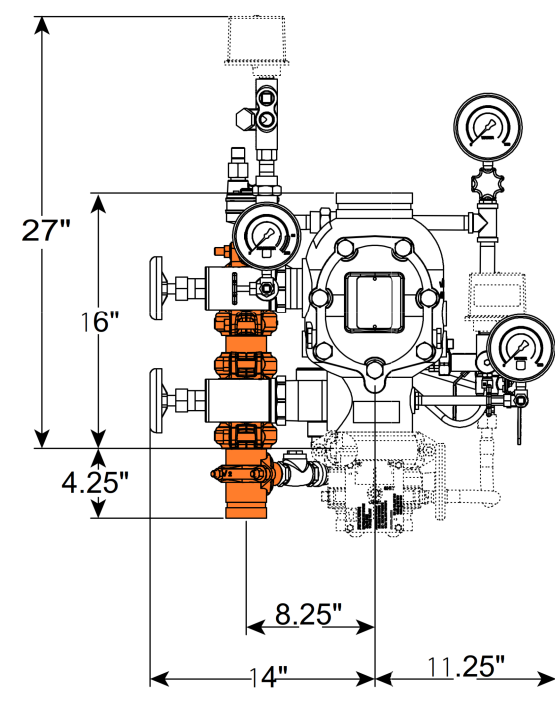

DRY VALVE HOUSE 7

6 - Dry Pipe, Series 768N NXT, G-G

NOTE: ACCELERATORS REQUIRED FOR DRY VALVES

#	DATE	BY	REVISION	TABLE DESCRIPTION

#	DATE	BY	REVISION	TABLE DESCRIPTION

#	DATE	BY	REVISION	TABLE DESCRIPTION