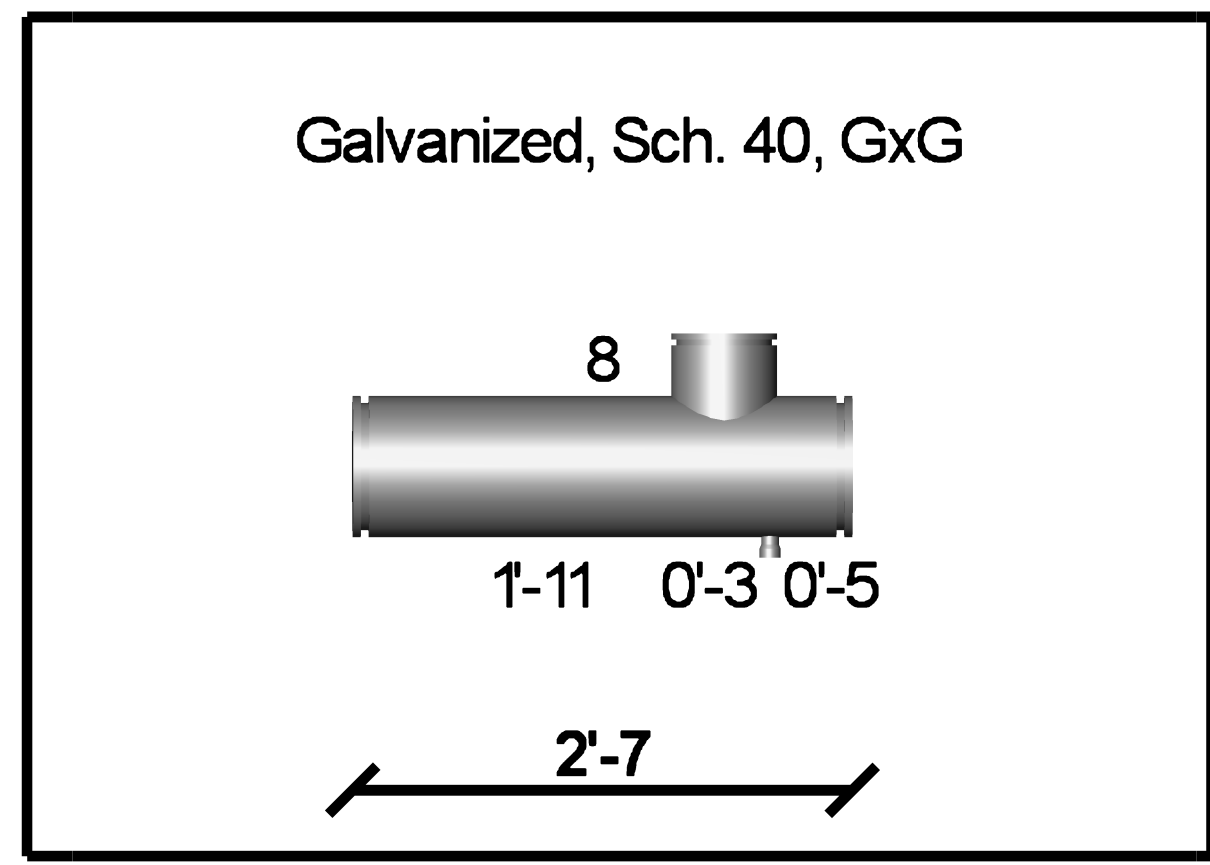

DRY VALVE HOUSE 7

6 - Dry Pipe, Series 768N NXT, G-G

NOTE: ACCELERATORS REQUIRED FOR DRY VALVES

#	DATE	BY	REVISION	TABLE DESCRIPTION

#	DATE	BY	REVISION	TABLE DESCRIPTION

#	DATE	BY	REVISION	TABLE DESCRIPTION