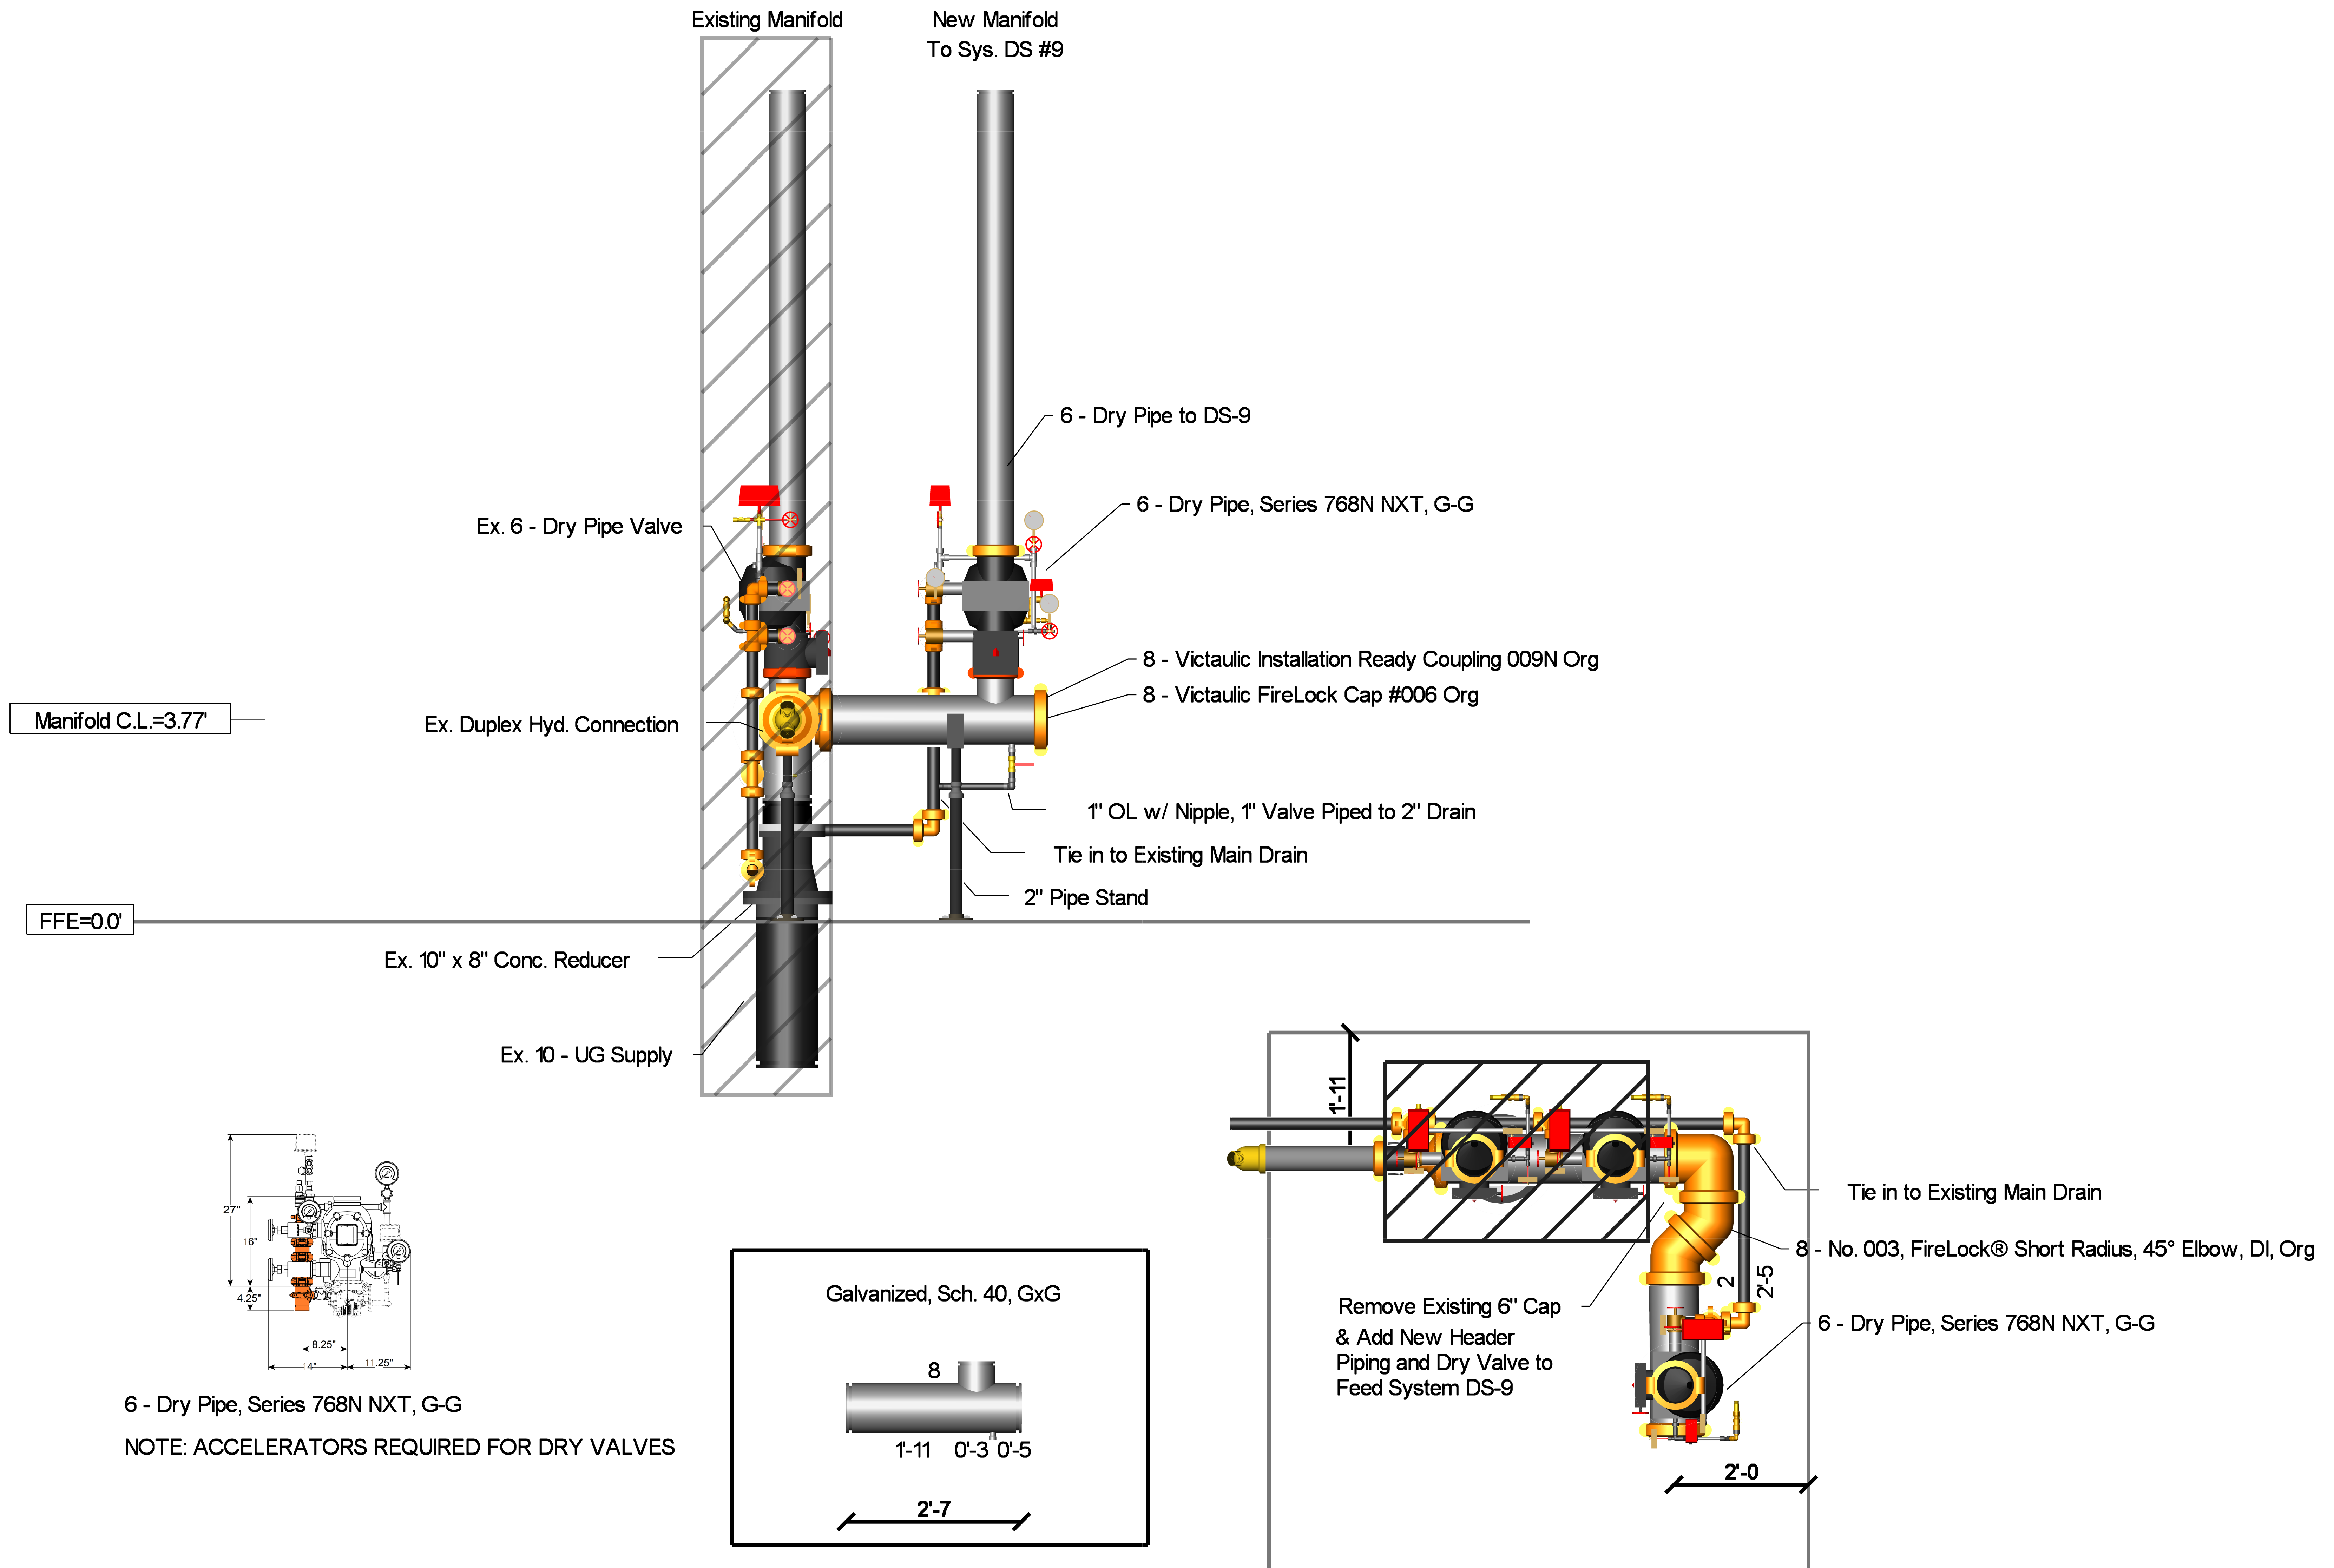

DRY VALVE HOUSE 7

6 - Dry Pipe, Series 768N NXT, G-G

NOTE: ACCELERATORS REQUIRED FOR DRY VALVES

#	DATE	BY	REVISION	TABLE DESCRIPTION

#	DATE	BY	REVISION	TABLE DESCRIPTION

#	DATE	BY	REVISION	TABLE DESCRIPTION

ROY O MARTIN
OSB WAREHOUSE
 1923 U.S.-287
 CORRIGAN, TX 75939