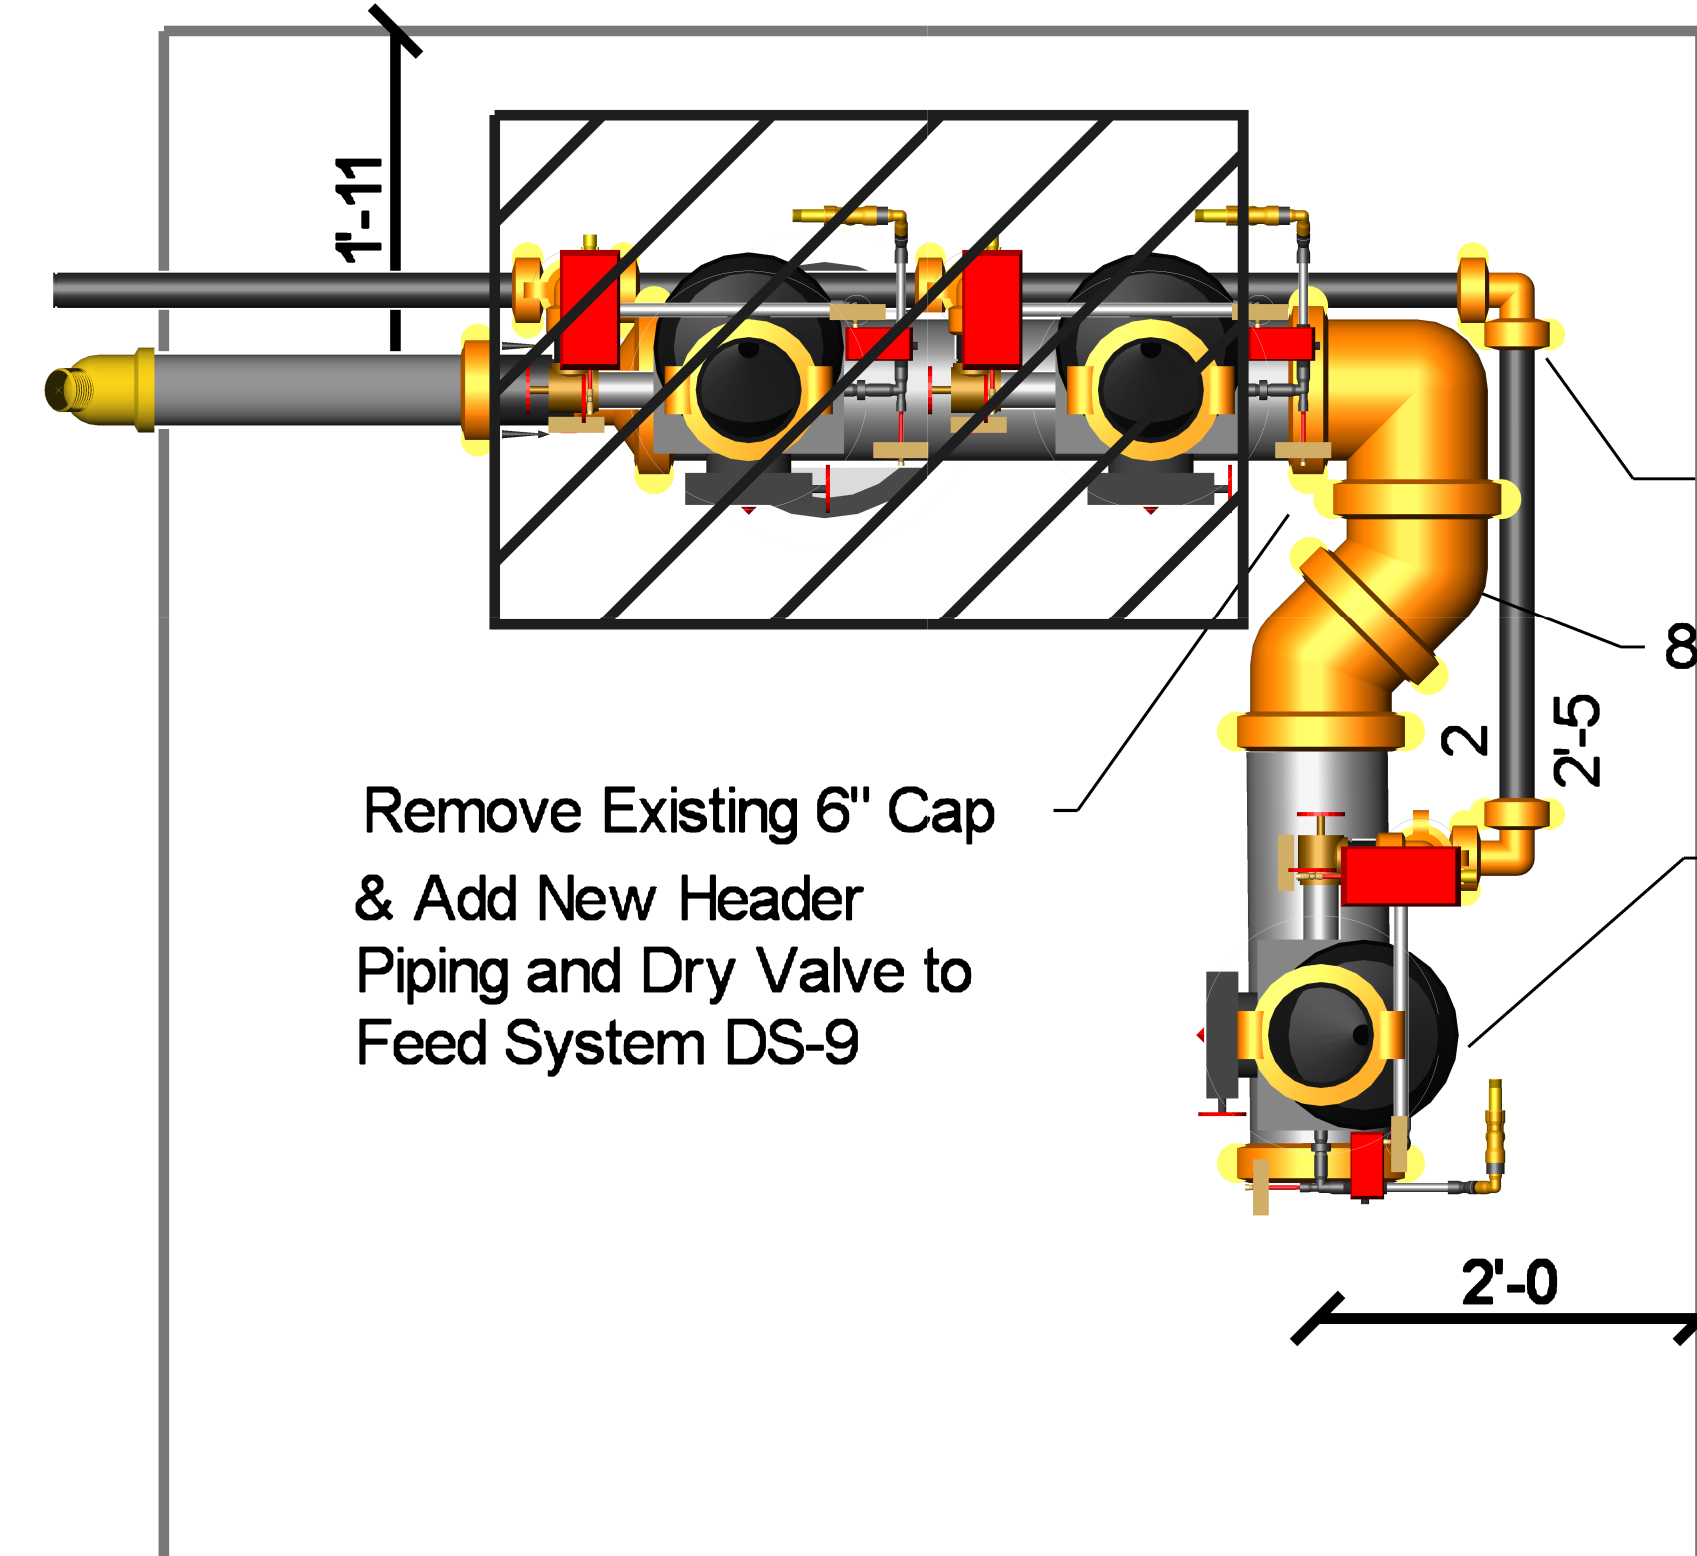

DRY VALVE HOUSE 7

6 - Dry Pipe, Series 768N NXT, G-G

NOTE: ACCELERATORS REQUIRED FOR DRY VALVES

#	DATE	BY	REVISION	TABLE DESCRIPTION

#	DATE	BY	REVISION	TABLE DESCRIPTION

#	DATE	BY	REVISION	TABLE DESCRIPTION